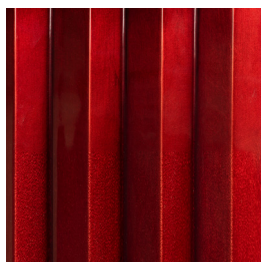

Ziad Alonaizy

Eileen Coffee table

The asymmetrical design of the Eileen coffee table combines intrigue with practicality deliberately designed to create movement and 'peak a boo' moments as the piece is circled. Our exclusive smooth lacquer finish adds ambience and flair befitting any social space.

Code	Centimetres		Inches		kg	Materials
Eileen - C	110 x 70	h 44	43.3 x 27.6	h 17.3	65	Gold leaf under high gloss lacquer

Exclusive finishes

Amber

Sapphire

Ruby

Obsidian

Opal

Custom sizes and finishes are available upon request.