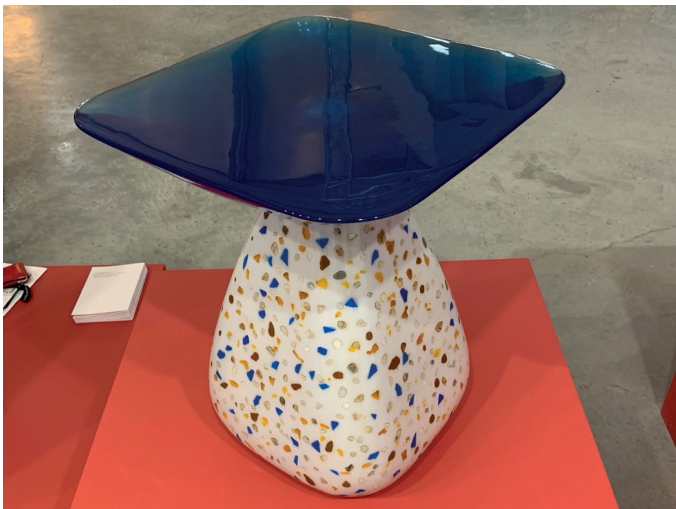

interior designer

BRITAIN'S OLDEST MAGAZINE FOR PROFESSIONAL INTERIOR DESIGNERS

£3.95 MARCH 2019

HARVEY MARIA®
FABULOUS FLOORS

Design Edit.

Designer **Ziad Alonaizy** visited Downtown Design Dubai back in November and selected some fine pieces from the fair to share with us at ID HQ. Here is what Ziad had to say about his highlights. www.alonaizy.com

SOFA BY FRATO

I have always enjoyed this sofa from Frato because of the architectural quilting. This newer version incorporates to some wood into the original design and comes in a gorgeous honey-mustard hue.

www.frato-interiors.com

KAJ BY ALIA MAZROOEI

KAJ is a piece by designer Alia Mazrooei, as part of the UAE design stories series, which pulls on ancient traditions to create new objects. This table was inspired by "Kajojah" a support system used by Alia's ancestors, a table base made out of metal with a cushion on top used to make telli, a traditional embroidery hand-braided out of silver and gold threads as seen on women clothing. The Kajojah is a form of two cones mirrored on top of each other, stabilised to hold the cushion. 'KAJ' was inspired by the cone form of the Kajojah to design the base of the tray table, made out of a gypsum-based resin in a terrazzo style. The top of the base is a tinted transparent organic form with a flat surface acting as a tabletop.

[@aliamazrooei](https://www.instagram.com/aliamazrooei)

BREATH OF LIGHT, PRECIOSA LIGHT INSTALLATION

This installation is a beautiful and mesmerising display of glass globes at varying heights, sizes and opacity of glass from Czech lighting producer Preciosa Lighting. The globes light up in groups with varying levels of brightness and periods of time, all in line with the background music. The space is approximately 6 x 6 metres in its entirety. Michael Vasku, Creative Director for Preciosa Lighting commented on the exhibition, "It's fascinating for us to see visitors from across the region experience this playful, interactive installation."