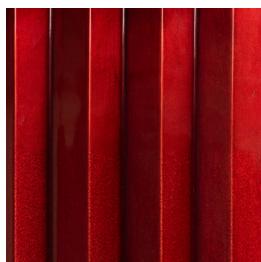

Ziad Alonaizy

Eileen Side table

Available as both left and right facing pieces, the Eileen side tables are formed with strong lines and asymmetrical bases that exude impact whilst our exclusive striking lacquer finish packs a punch of vibrant colour. The perfect pieces to elevate any scheme.

Code	Centimetres		Inches		kg	Materials
Eileen - S/R or S/L	60 x 40	h 50	23.6 x 15.7	h 20.0	35	Gold leaf under high gloss lacquer

Exclusive finishes

Amber

Sapphire

Ruby

Obsidian

Opal

Custom sizes and finishes are available upon request.